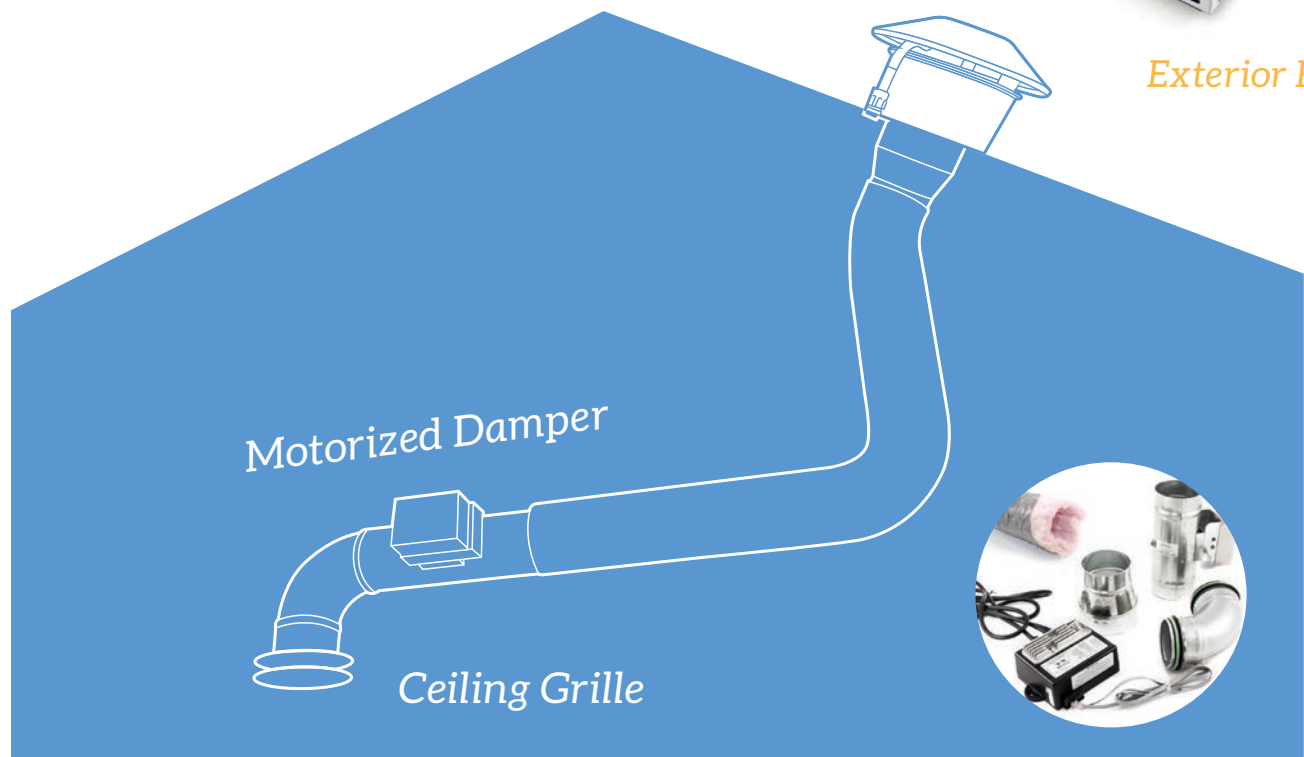

Explore the Atmospheric 410