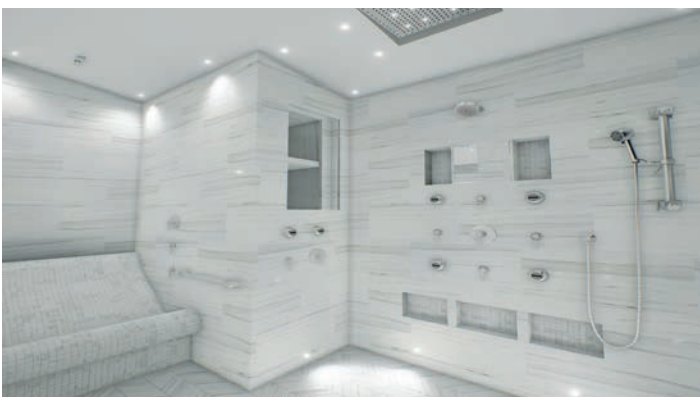

[NEXT >](#)

Explore Steam | Bathing in Color

Just as color sets the mood at a theatrical performance, our user-selectable colored lighting brings another level of sensory stimulus to your steam bath. Whether calming or revitalizing, bathing with color is an essential component of a dynamic bathing experience.